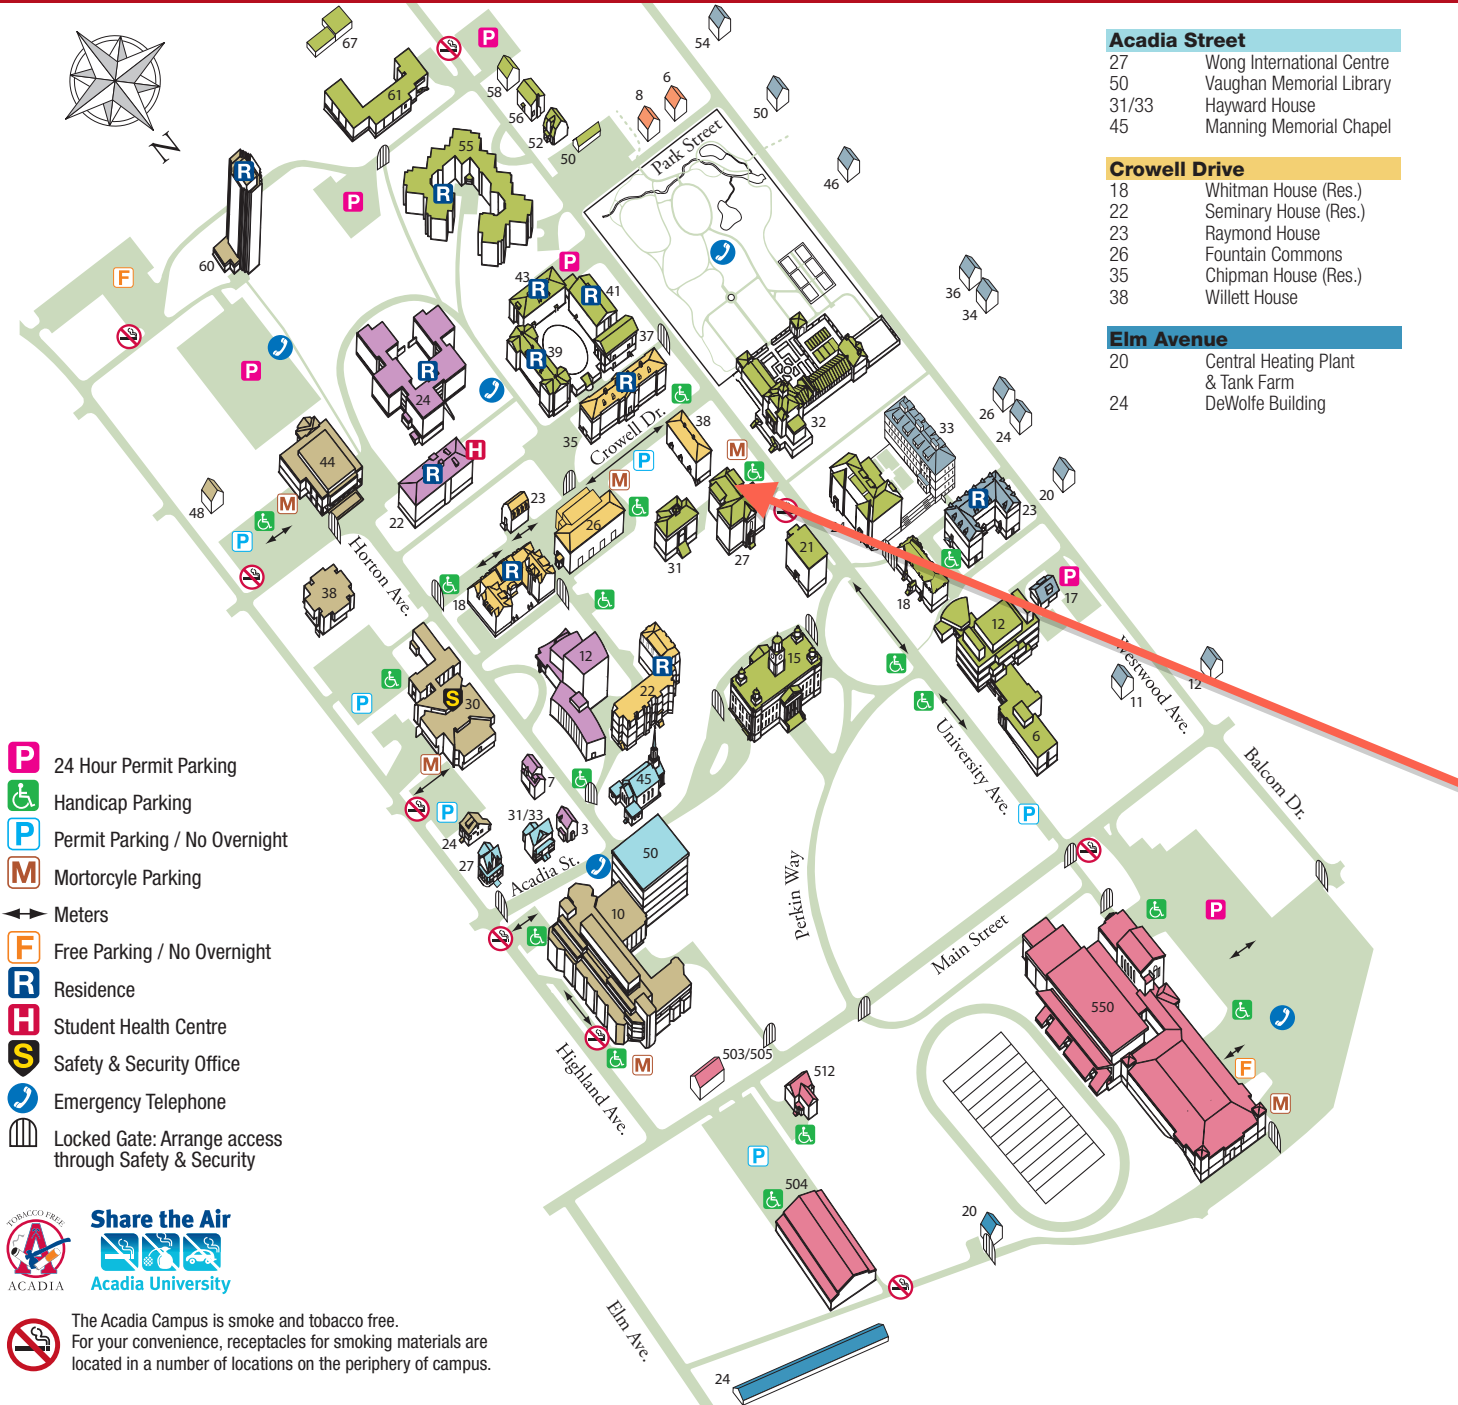

CAMPUS MAP

- 24 Hour Permit Parking
- Handicap Parking
- Permit Parking / No Overnight
- Motorcycle Parking
- Meters
- Free Parking / No Overnight
- Residence
- Student Health Centre
- Safety & Security Office
- Emergency Telephone
- Locked Gate: Arrange access through Safety & Security

The Acadia Campus is smoke and tobacco free.
 For your convenience, receptacles for smoking materials are located in a number of locations on the periphery of campus.

- Acadia Street**
- 27 Wong International Centre
 - 50 Vaughan Memorial Library
 - 31/33 Hayward House
 - 45 Manning Memorial Chapel

- Crowell Drive**
- 18 Whitman House (Res.)
 - 22 Seminary House (Res.)
 - 23 Raymond House
 - 26 Fountain Commons
 - 35 Chipman House (Res.)
 - 38 Willett House

- Elm Avenue**
- 20 Central Heating Plant & Tank Farm
 - 24 DeWolfe Building

- Horton Avenue**
- 3 Godfrey House
 - 7 Bancroft House
 - 12 Harvey Denton Hall
 - 22 Dennis House (Res.)
 - 24 Chase Court (Res.)

- Main Street**
- 503/505 Residential
 - 504 Festival Theatre
 - 512 Alumni Hall
 - 550 Acadia Athletics Complex